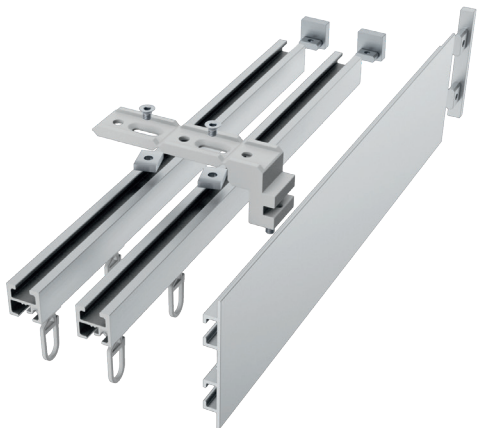

ILLUSTRATIONEN

TECDOR SATO

BUSCHE
Made in Germany

Garnitur Sato
1-60070-157
schwarz matt

TECDOR SATO

OBERFLÄCHEN:

-29 nickel matt

-157 schwarz matt

BÜSCHE[®]
Made in Germany

Deckenträger 0 mm
Art.-Nr. 11596-00

Wandträger 100 mm
Art.-Nr. 11173-100