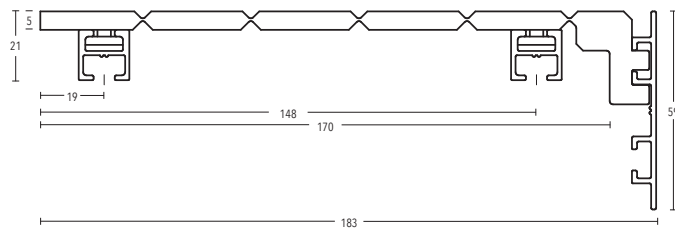

ILLUSTRATIONEN

TECDOR SATO

BUSCHE
Made in Germany

Garnitur Sato
1-60070-157
schwarz matt

TECDOR SATO

OBERFLÄCHEN:

-29 nickel matt

-157 schwarz matt

BÜSCHE[®]
Made in Germany

Deckenträger 0 mm
Art.-Nr. 11596-00

Wandträger 100 mm
Art.-Nr. 11173-100