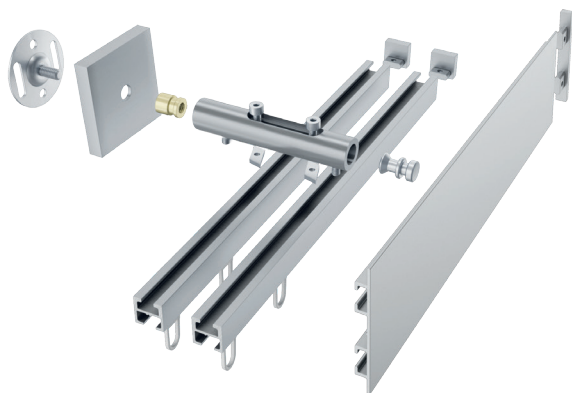

ILLUSTRATIONEN

TECDOR SATO

BUSCHE
Made in Germany

Garnitur Sato
1-60070-157
schwarz matt

TECDOR SATO

OBERFLÄCHEN:

-29 nickel matt

-157 schwarz matt

BÜSCHE[®]
Made in Germany

Deckenträger 0 mm
Art.-Nr. 11596-00

Wandträger 100 mm
Art.-Nr. 11173-100