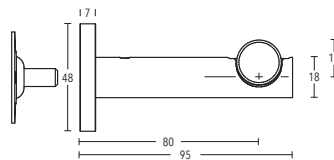

Wandträger Rohr
Art.-Nr. 11800-20

Trägerverlängerung
Art.-Nr. 11800-40 + 11800-80