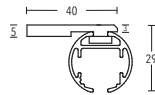

Ceiling bracket 3 mm
Art. no. 11592