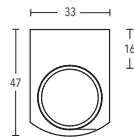

ILLUSTRATIONS

INSIDE 28 mm

Set No. Rossano
4-2800-24
satined brass

INSIDE
Ø 28 mm

FINISHES:

-22 polished chrome

-23 / -323 polished brass

-24 satined brass

Wall bracket Tube
Art. no. 11950-28

Ceiling bracket 3 mm
Art. no. 11592

Ceiling bracket 3 mm
Art. no. 11597

Ceiling bracket 3 mm
Art. no. 11590-10-00

Ceiling bracket 6 mm
Art. no. 11590-1

Ceiling bracket 15 mm + 34 mm
Art. no. 11873-15 + 11873-30

Ceiling bracket 41 mm
Art. no. 11873-50

Ceiling bracket 53 mm
Art. no. 11874

Ceiling bracket 47 mm Tube
Art. no. 11593-28

Recess bracket
Art. no. 122028

Rail connector
Art. no. 899-3-00

Rail connector, adjustable
Art. no. 899-3.1-01