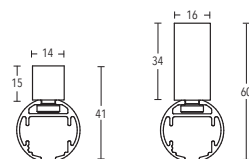

ILLUSTRATIONS

INSIDE 28 mm

Set No. Rossano
4-2800-24
satined brass

INSIDE
Ø 28 mm

FINISHES:

-22 polished chrome

-23 / -323 polished brass

-24 satined brass

Wall bracket Tube
Art. no. 11950-28

Ceiling bracket 3 mm
Art. no. 11592

Ceiling bracket 3 mm
Art. no. 11597

Ceiling bracket 3 mm
Art. no. 11590-10-00

Ceiling bracket 6 mm
Art. no. 11590-1

Ceiling bracket 15 mm + 34 mm
Art. no. 11873-15 + 11873-30

Ceiling bracket 41 mm
Art. no. 11873-50

Ceiling bracket 53 mm
Art. no. 11874

Ceiling bracket 47 mm Tube
Art. no. 11593-28

Recess bracket
Art. no. 122028

Rail connector
Art. no. 899-3-00

Rail connector, adjustable
Art. no. 899-3.1-01