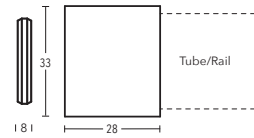

ILLUSTRATIONS

INSIDE 28 mm

Set No. Rossano
4-2800-24
satined brass

INSIDE
Ø 28 mm

FINISHES:

-22 polished chrome

-23 / -323 polished brass

-24 satined brass

Ceiling bracket 41 mm
Art. no. 11873-50

Ceiling bracket 53 mm
Art. no. 11874

Ceiling bracket 47 mm Tube
Art. no. 11593-28

Recess bracket
Art. no. 122028

Rail connector
Art. no. 899-3-00

Rail connector, adjustable
Art. no. 899-3.1-01