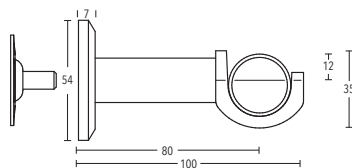

ILLUSTRATIONS

INSIDE 28 mm

Set No. Rossano
4-2800-24
satined brass

INSIDE
Ø 28 mm

FINISHES:

-22 polished chrome

-23 / -323 polished brass

-24 satined brass

-29 satined nickel

-70 antique brass matt

-157 black matt

-170 anthracite

BÜSCHE[®]
Made in Germany

Wall bracket Rail
Art. no. 11670 + 11670-120

Wall bracket Rail
Art. no. 11672-220

Wall bracket Tube
Art. no. 400-80