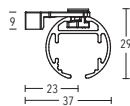

ILLUSTRATIONS

INSIDE 28 mm

Set No. Rossano
4-2800-24
satined brass

INSIDE
Ø 28 mm

FINISHES:

-22 polished chrome

-23 / -323 polished brass

-24 satined brass

Wall bracket Tube
Art. no. 11950-28

Ceiling bracket 3 mm
Art. no. 11592

Ceiling bracket 3 mm
Art. no. 11597

Ceiling bracket 3 mm
Art. no. 11590-10-00

Ceiling bracket 6 mm
Art. no. 11590-1

Ceiling bracket 15 mm + 34 mm
Art. no. 11873-15 + 11873-30

Ceiling bracket 41 mm
Art. no. 11873-50

Ceiling bracket 53 mm
Art. no. 11874

Ceiling bracket 47 mm Tube
Art. no. 11593-28

Recess bracket
Art. no. 122028

Rail connector
Art. no. 899-3-00

Rail connector, adjustable
Art. no. 899-3.1-01