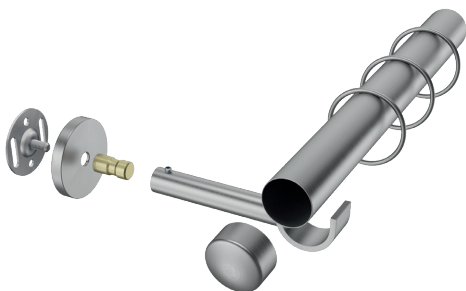

ILLUSTRATIONS

INSIDE 28 mm

Set No. Rossano
4-2800-24
satined brass

INSIDE
Ø 28 mm

FINISHES:

-22 polished chrome

-23 / -323 polished brass

-24 satined brass

-29 satined nickel

-70 antique brass matt

-157 black matt

-170 anthracite

BÜSCHE[®]
Made in Germany

Wall bracket Rail
Art. no. 11670 + 11670-120

Wall bracket Rail
Art. no. 11672-220

Wall bracket Tube
Art. no. 400-80

Wall bracket Tube
Art. no. 11950-28

Ceiling bracket 3 mm
Art. no. 11592

Ceiling bracket 3 mm
Art. no. 11597

Ceiling bracket 3 mm
Art. no. 11590-10-00

Ceiling bracket 6 mm
Art. no. 11590-1

Ceiling bracket 15 mm + 34 mm
Art. no. 11873-15 + 11873-30