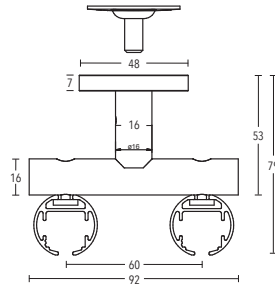

ILLUSTRATIONS

INSIDE 28 mm

Set No. Rossano
4-2800-24
satined brass

INSIDE
Ø 28 mm

FINISHES:

-22 polished chrome

-23 / -323 polished brass

-24 satined brass

-29 satined nickel

-70 antique brass matt

-157 black matt

-170 anthracite

BÜSCHE[®]
Made in Germany

Wall bracket Rail
Art. no. 11670 + 11670-120

Wall bracket Rail
Art. no. 11672-220

Wall bracket Tube
Art. no. 400-80

Wall bracket Tube
Art. no. 11950-28

Ceiling bracket 3 mm
Art. no. 11592

Ceiling bracket 3 mm
Art. no. 11597

Ceiling bracket 3 mm
Art. no. 11590-10-00

Ceiling bracket 6 mm
Art. no. 11590-1

Ceiling bracket 15 mm + 34 mm
Art. no. 11873-15 + 11873-30

Ceiling bracket 41 mm
Art. no. 11873-50

Ceiling bracket 53 mm
Art. no. 11874

Ceiling bracket 47 mm Tube
Art. no. 11593-28

Recess bracket
Art. no. 122028

Rail connector
Art. no. 899-3-00

Rail connector, adjustable
Art. no. 899-3.1-01