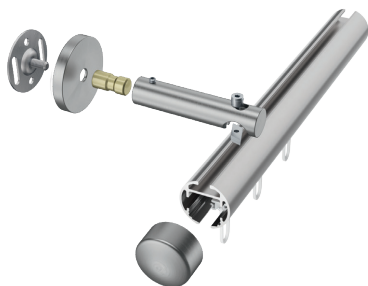

ILLUSTRATIONS

INSIDE 28 mm

Set No. Rossano
4-2800-24
satined brass

INSIDE
Ø 28 mm

FINISHES:

-22 polished chrome

-23 / -323 polished brass

-24 satined brass

-29 satined nickel

-70 antique brass matt

-157 black matt

-170 anthracite

BÜSCHE[®]
Made in Germany

Wall bracket Rail
Art. no. 11670 + 11670-120

Wall bracket Rail
Art. no. 11672-220

Wall bracket Tube
Art. no. 400-80

Wall bracket Tube
Art. no. 11950-28

Ceiling bracket 3 mm
Art. no. 11592

Ceiling bracket 3 mm
Art. no. 11597

Ceiling bracket 3 mm
Art. no. 11590-10-00

Ceiling bracket 6 mm
Art. no. 11590-1

Ceiling bracket 15 mm + 34 mm
Art. no. 11873-15 + 11873-30