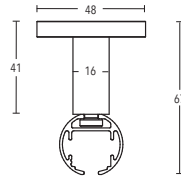

ILLUSTRATIONS

INSIDE 28 mm

Set No. Rossano
4-2800-24
satined brass

INSIDE
Ø 28 mm

FINISHES:

-22 polished chrome

-23 / -323 polished brass

-24 satined brass

Wall bracket Tube
Art. no. 11950-28

Ceiling bracket 3 mm
Art. no. 11592

Ceiling bracket 3 mm
Art. no. 11597

Ceiling bracket 3 mm
Art. no. 11590-10-00

Ceiling bracket 6 mm
Art. no. 11590-1

Ceiling bracket 15 mm + 34 mm
Art. no. 11873-15 + 11873-30

Ceiling bracket 41 mm
Art. no. 11873-50

Ceiling bracket 53 mm
Art. no. 11874

Ceiling bracket 47 mm Tube
Art. no. 11593-28

Recess bracket
Art. no. 122028

Rail connector
Art. no. 899-3-00

Rail connector, adjustable
Art. no. 899-3.1-01