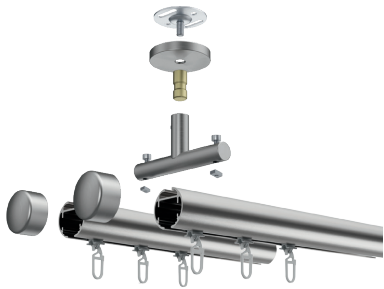

ILLUSTRATIONS

INSIDE 28 mm

Set No. Rossano
4-2800-24
satined brass

INSIDE
Ø 28 mm

FINISHES:

-22 polished chrome

-23 / -323 polished brass

-24 satined brass

-29 satined nickel

-70 antique brass matt

-157 black matt

-170 anthracite

BÜSCHE[®]
Made in Germany

Wall bracket Rail
Art. no. 11670 + 11670-120

Wall bracket Rail
Art. no. 11672-220

Wall bracket Tube
Art. no. 400-80

Wall bracket Tube
Art. no. 11950-28

Ceiling bracket 3 mm
Art. no. 11592

Ceiling bracket 3 mm
Art. no. 11597

Ceiling bracket 3 mm
Art. no. 11590-10-00

Ceiling bracket 6 mm
Art. no. 11590-1

Ceiling bracket 15 mm + 34 mm
Art. no. 11873-15 + 11873-30

Ceiling bracket 41 mm
Art. no. 11873-50

Ceiling bracket 53 mm
Art. no. 11874

Ceiling bracket 47 mm Tube
Art. no. 11593-28

Recess bracket
Art. no. 122028

Rail connector
Art. no. 899-3-00

Rail connector, adjustable
Art. no. 899-3.1-01