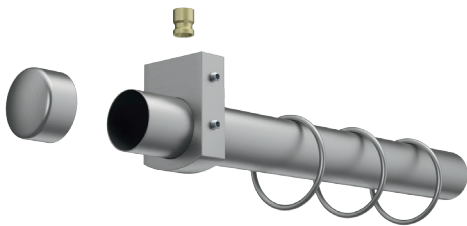

ILLUSTRATIONS

INSIDE 28 mm

Set No. Rossano
4-2800-24
satined brass

INSIDE
Ø 28 mm

FINISHES:

-22 polished chrome

-23 / -323 polished brass

-24 satined brass

-29 satined nickel

-70 antique brass matt

-157 black matt

-170 anthracite

BÜSCHE[®]
Made in Germany

Wall bracket Rail
Art. no. 11670 + 11670-120

Wall bracket Rail
Art. no. 11672-220

Wall bracket Tube
Art. no. 400-80

Wall bracket Tube
Art. no. 11950-28

Ceiling bracket 3 mm
Art. no. 11592

Ceiling bracket 3 mm
Art. no. 11597

Ceiling bracket 3 mm
Art. no. 11590-10-00

Ceiling bracket 6 mm
Art. no. 11590-1

Ceiling bracket 15 mm + 34 mm
Art. no. 11873-15 + 11873-30

Ceiling bracket 41 mm
Art. no. 11873-50

Ceiling bracket 53 mm
Art. no. 11874

Ceiling bracket 47 mm Tube
Art. no. 11593-28

Recess bracket
Art. no. 122028

Rail connector
Art. no. 899-3-00

Rail connector, adjustable
Art. no. 899-3.1-01