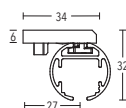

ILLUSTRATIONS

INSIDE 28 mm

Set No. Rossano
4-2800-24
satined brass

INSIDE
Ø 28 mm

FINISHES:

-22 polished chrome

-23 / -323 polished brass

-24 satined brass

Wall bracket Tube
Art. no. 11950-28

Ceiling bracket 3 mm
Art. no. 11592

Ceiling bracket 3 mm
Art. no. 11597

Ceiling bracket 3 mm
Art. no. 11590-10-00

Ceiling bracket 6 mm
Art. no. 11590-1

Ceiling bracket 15 mm + 34 mm
Art. no. 11873-15 + 11873-30

Ceiling bracket 41 mm
Art. no. 11873-50

Ceiling bracket 53 mm
Art. no. 11874

Ceiling bracket 47 mm Tube
Art. no. 11593-28

Recess bracket
Art. no. 122028

Rail connector
Art. no. 899-3-00

Rail connector, adjustable
Art. no. 899-3.1-01