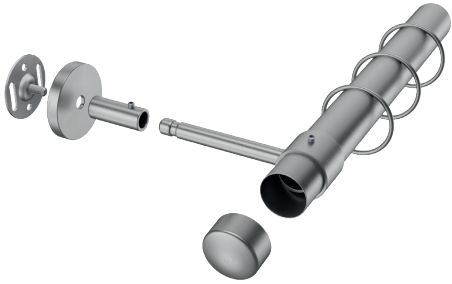

ILLUSTRATIONS

INSIDE 28 mm

Set No. Rossano
4-2800-24
satined brass

INSIDE
Ø 28 mm

FINISHES:

-22 polished chrome

-23 / -323 polished brass

-24 satined brass

-29 satined nickel

-70 antique brass matt

-157 black matt

-170 anthracite

BÜSCHE[®]
Made in Germany

Wall bracket Rail
Art. no. 11670 + 11670-120

Wall bracket Rail
Art. no. 11672-220

Wall bracket Tube
Art. no. 400-80

Wall bracket Tube
Art. no. 11950-28

Ceiling bracket 3 mm
Art. no. 11592

Ceiling bracket 3 mm
Art. no. 11597

Ceiling bracket 3 mm
Art. no. 11590-10-00

Ceiling bracket 6 mm
Art. no. 11590-1

Ceiling bracket 15 mm + 34 mm
Art. no. 11873-15 + 11873-30

Tube connector
Art. no. 83028-000
