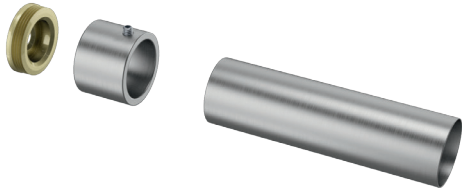

ILLUSTRATIONS

INSIDE 28 mm

Set No. Rossano
4-2800-24
satined brass

INSIDE
Ø 28 mm

FINISHES:

-22 polished chrome

-23 / -323 polished brass

-24 satined brass

-29 satined nickel

-70 antique brass matt

-157 black matt

-170 anthracite

BÜSCHE[®]
Made in Germany

Wall bracket Rail
Art. no. 11670 + 11670-120

Wall bracket Rail
Art. no. 11672-220

Wall bracket Tube
Art. no. 400-80

Wall bracket Tube
Art. no. 11950-28

Ceiling bracket 3 mm
Art. no. 11592

Ceiling bracket 3 mm
Art. no. 11597

Ceiling bracket 3 mm
Art. no. 11590-10-00

Ceiling bracket 6 mm
Art. no. 11590-1

Ceiling bracket 15 mm + 34 mm
Art. no. 11873-15 + 11873-30

Ceiling bracket 41 mm
Art. no. 11873-50

Ceiling bracket 53 mm
Art. no. 11874

Ceiling bracket 47 mm Tube
Art. no. 11593-28

Recess bracket
Art. no. 122028

Rail connector
Art. no. 899-3-00

Rail connector, adjustable
Art. no. 899-3.1-01