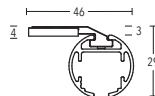

Ceiling bracket 3 mm
Art. no. 11597

Ceiling bracket 3 mm
Art. no. 11590-10-00