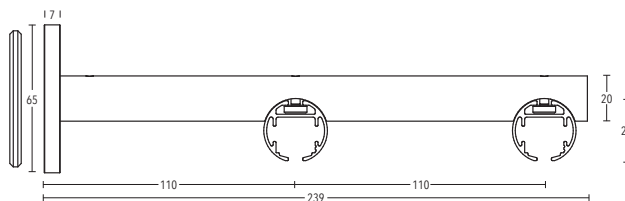

ILLUSTRATIONS

INSIDE 28 mm

Set No. Rossano
4-2800-24
satined brass

INSIDE
Ø 28 mm

FINISHES:

-22 polished chrome

-23 / -323 polished brass

-24 satined brass

-29 satined nickel

-70 antique brass matt

-157 black matt

-170 anthracite

BÜSCHE[®]
Made in Germany

Wall bracket Rail
Art. no. 11670 + 11670-120

Wall bracket Rail
Art. no. 11672-220

Wall bracket Tube
Art. no. 400-80