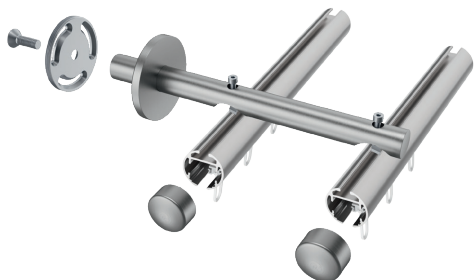

ILLUSTRATIONS

INSIDE 28 mm

Set No. Rossano
4-2800-24
satined brass

INSIDE
Ø 28 mm

FINISHES:

-22 polished chrome

-23 / -323 polished brass

-24 satined brass

-29 satined nickel

-70 antique brass matt

-157 black matt

-170 anthracite

BÜSCHE[®]
Made in Germany

Wall bracket Rail
Art. no. 11670 + 11670-120

Wall bracket Rail
Art. no. 11672-220

Wall bracket Tube
Art. no. 400-80

Wall bracket Tube
Art. no. 11950-28

Ceiling bracket 3 mm
Art. no. 11592

Ceiling bracket 3 mm
Art. no. 11597

Ceiling bracket 3 mm
Art. no. 11590-10-00

Ceiling bracket 6 mm
Art. no. 11590-1

Ceiling bracket 15 mm + 34 mm
Art. no. 11873-15 + 11873-30