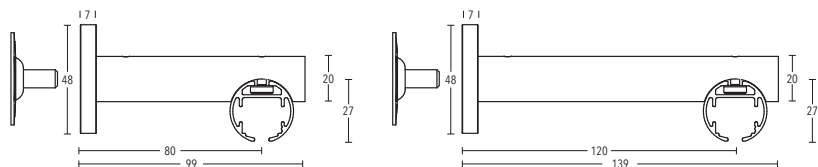

ILLUSTRATIONS

INSIDE 28 mm

Set No. Rossano
4-2800-24
satined brass

INSIDE
Ø 28 mm

FINISHES:

-22 polished chrome

-23 / -323 polished brass

-24 satined brass

-29 satined nickel

-70 antique brass matt

-157 black matt

-170 anthracite

BÜSCHE[®]
Made in Germany

Wall bracket Rail
Art. no. 11670 + 11670-120

Wall bracket Rail
Art. no. 11672-220

Wall bracket Tube
Art. no. 400-80